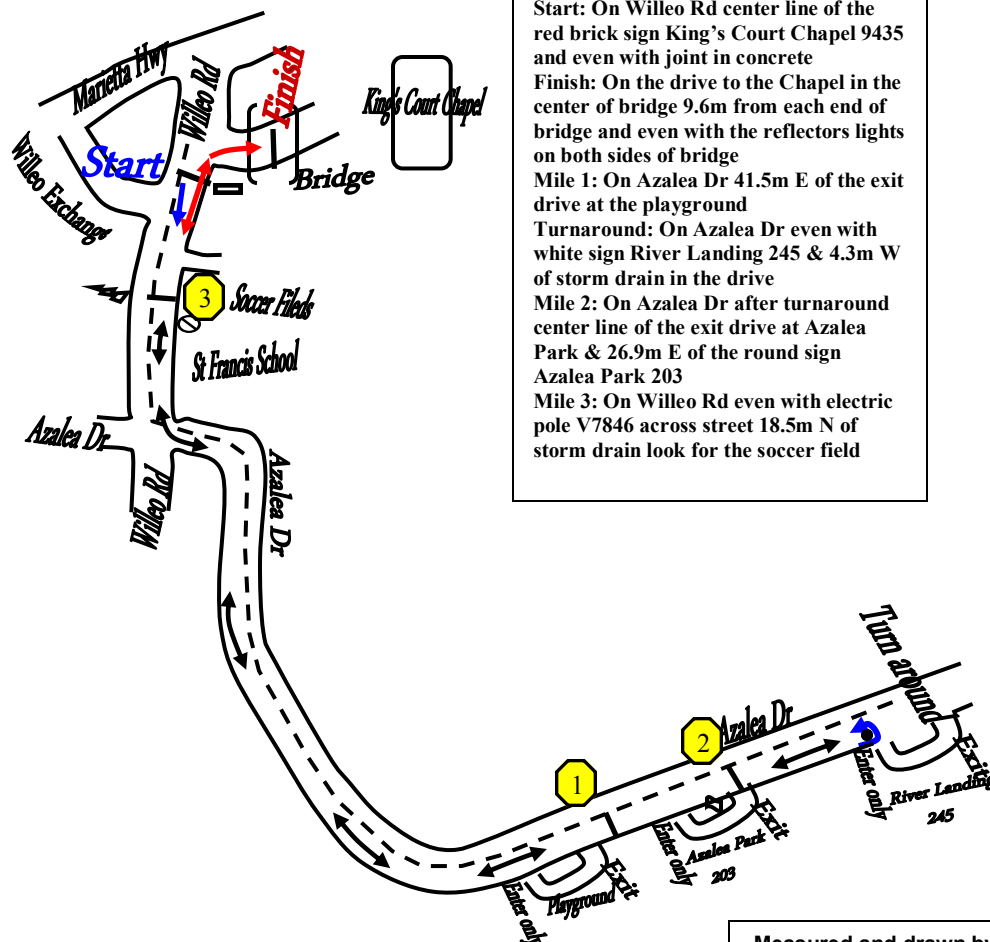

Team Maggie 5K

Roswell, Ga

USATF Certificate GA16014DJ
Effective: 05/19/2016 to 12/31/2026

Note 1: Start on Willeo Rd runners go south in the north bound lane (against traffic) turn left onto Azalea Dr stay in right lane (with traffic) to turn around, stay in same lane (against traffic) back to Willeo Rd and turn right north (with traffic) to finish.
 Note 2: All points have green paint with nails and washers

Not to scale

Measured and drawn by:
 Doug Jones
 Lawrenceville, Ga.
 770-682 9962
 dwjones895@att.net